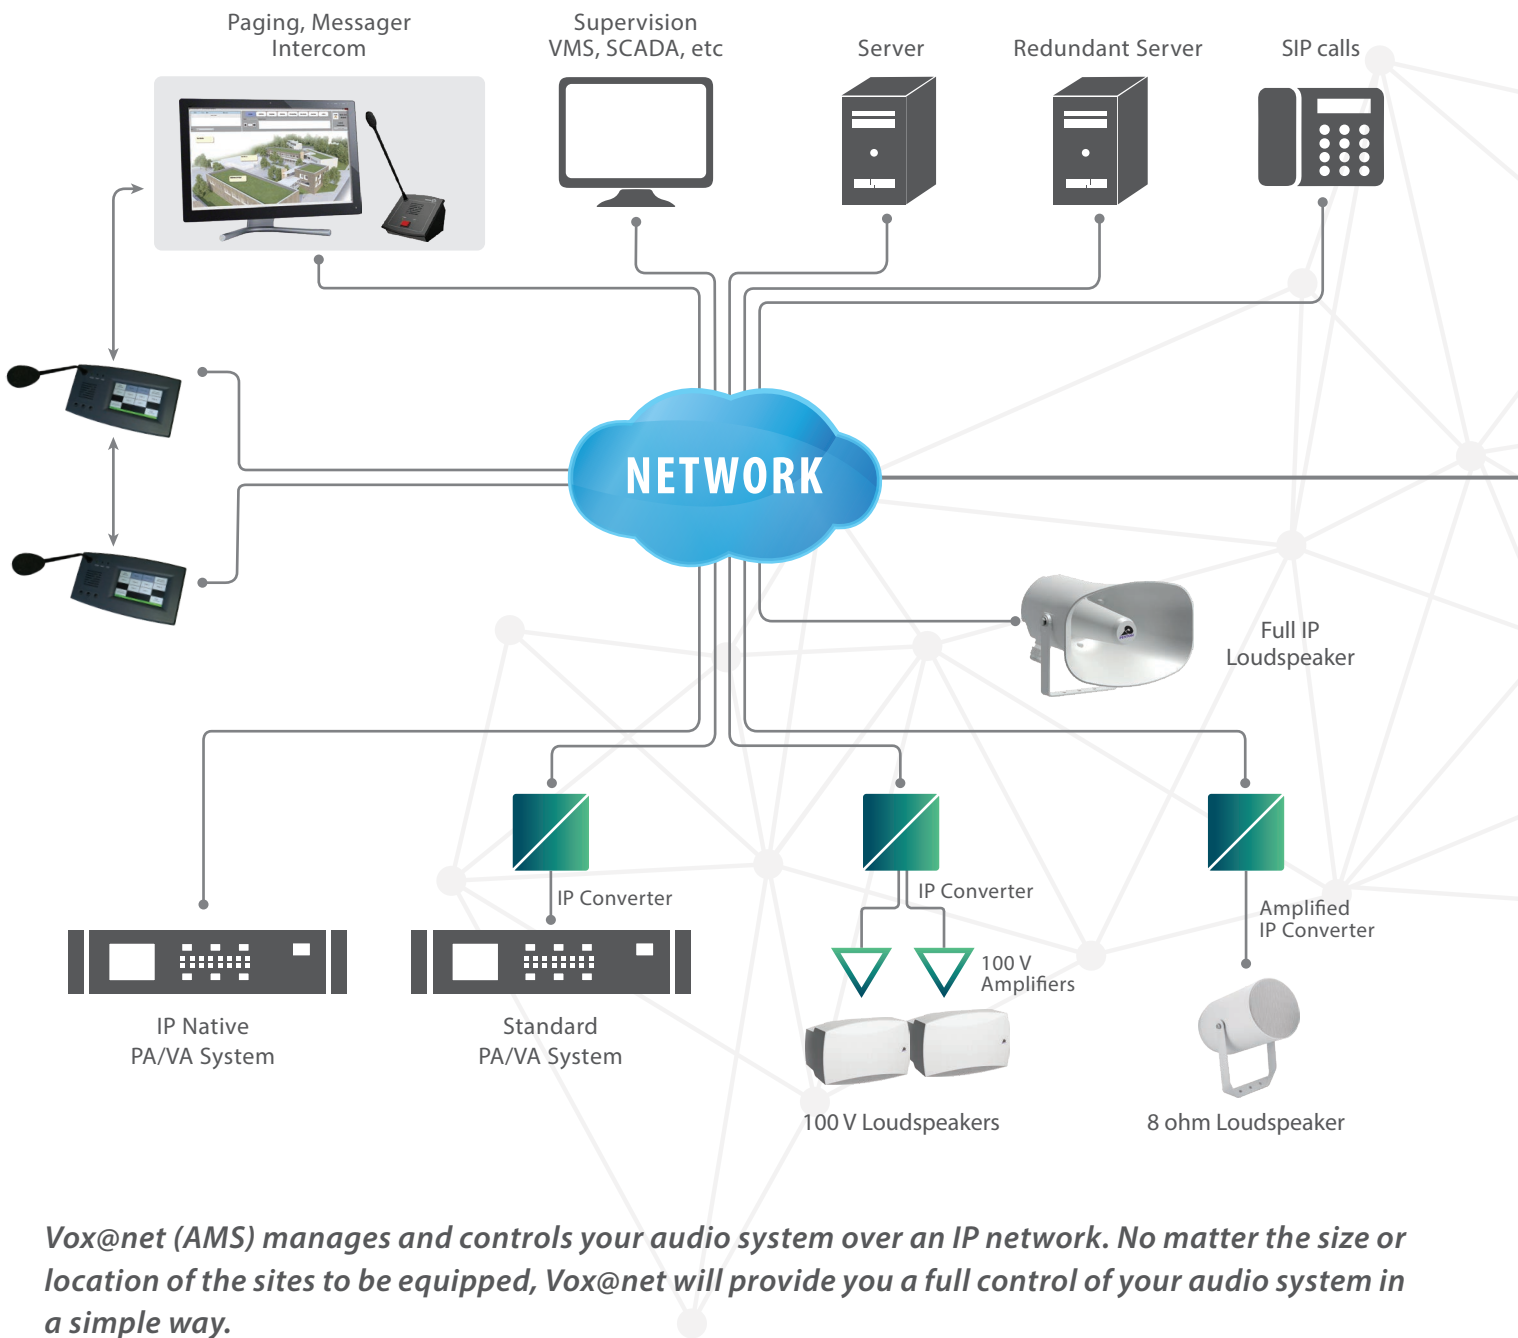

## AUDIO MANAGEMENT SOFTWARE

- Supports the majority of IP audio protocols and formats
- Programming of messages, music, audio levels, and scenario management
- Supervision of all system elements
- Support for current telephony standards
- Bandwidth optimization on the used network
- Customization of access and interface by user
- Archiving of operation details for easy storage and management
- Plug-in based architecture for specific features and interfacing
- Intercom between users
- Manages all types of PA/VA system

*Vox@net (AMS) manages and controls your audio system over an IP network. No matter the size or location of the sites to be equipped, Vox@net will provide you a full control of your audio system in a simple way.*

## KEY ADVANTAGES OF THE SERVER

- Windows Service with redundancy and/or replication option
- Organization and management of messages accessible by clients
- Busy states, priorities and queue management
- Supervision interface through standard protocols
- Centralization of all files (messages, configurations, history, ...)

High Audio Quality

Scheduler

Volume Control

Intercom

IP Audio Distribution

Customizable GUI

SIP Calls

Conventional PA/VA System